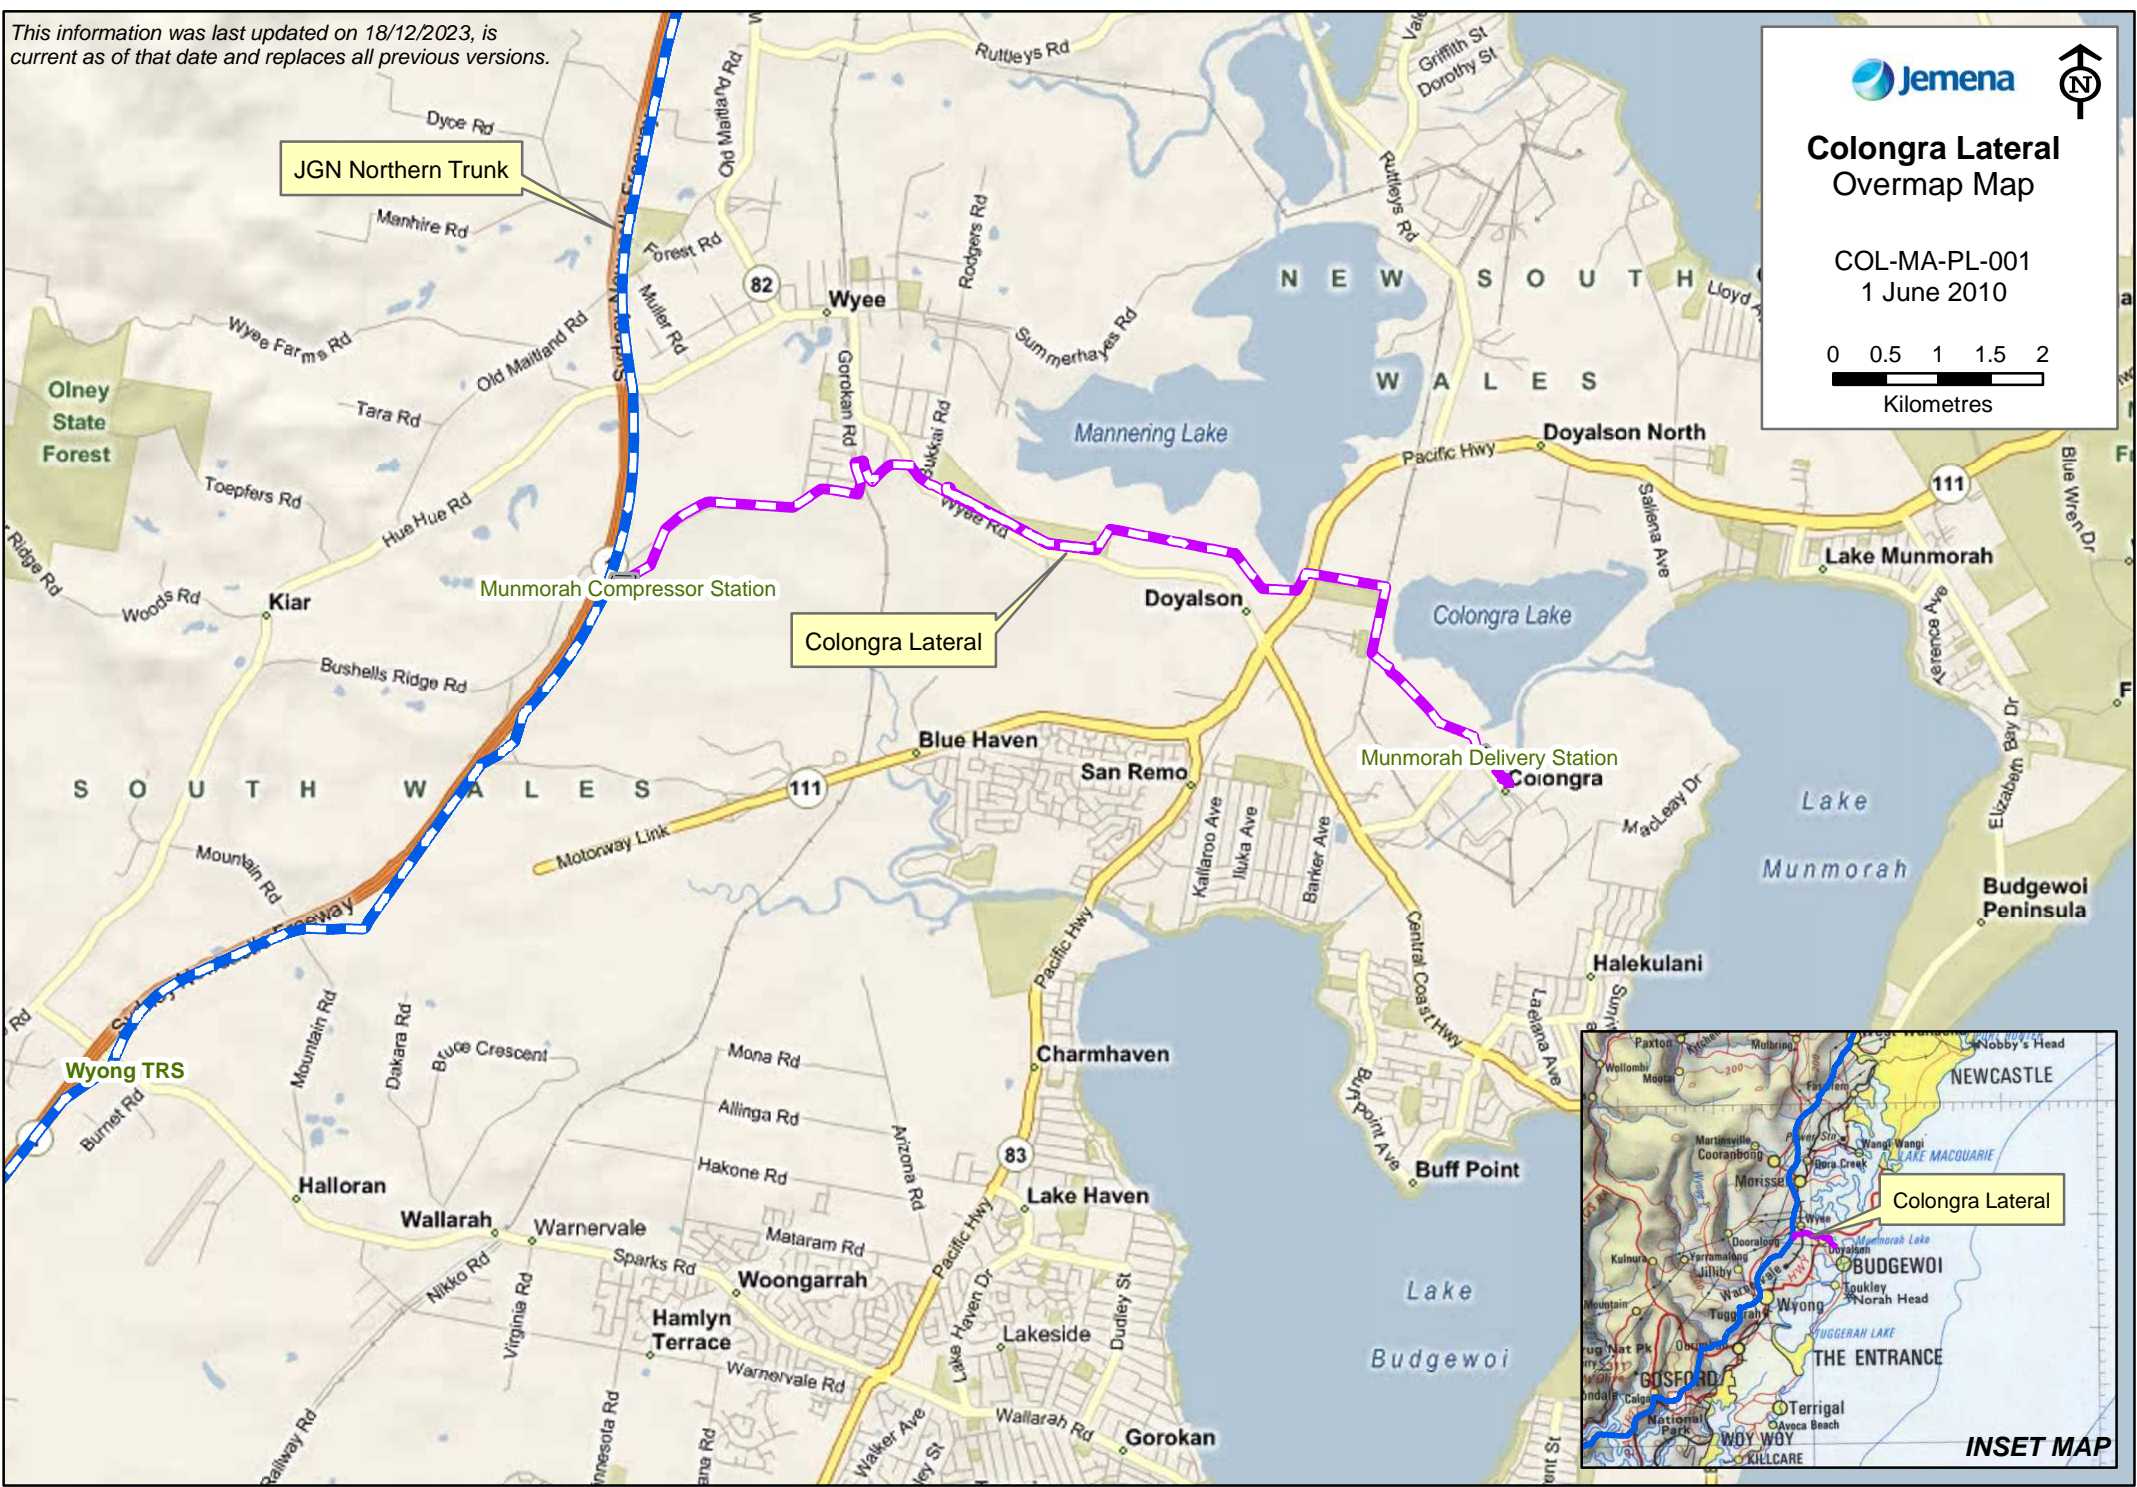

This information was last updated on 18/12/2023, is current as of that date and replaces all previous versions.

Colongra Lateral Overmap Map

COL-MA-PL-001
1 June 2010

INSET MAP